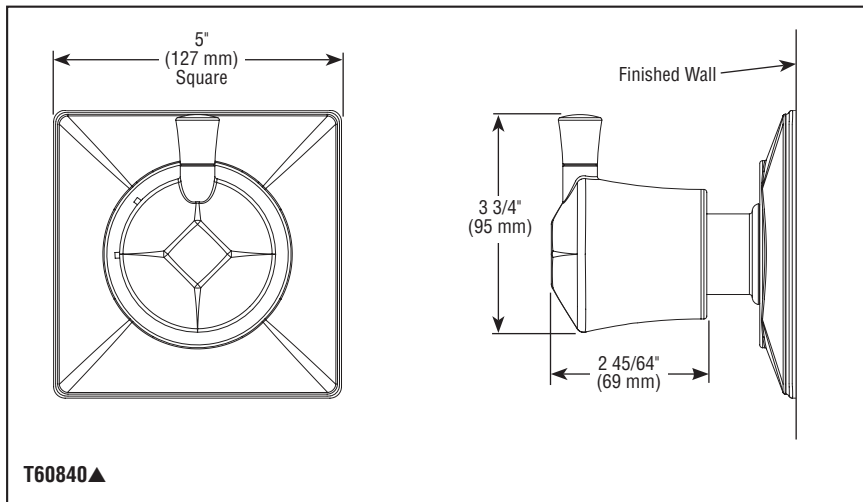

BRIZO®

CUSTOM SHOWER DIVERTER

- Vesi™ Collection
- Three Function Diverter Trim (T60840)
- Six Function Diverter Trim (T60940)

Submitted Model No.: _____

Specific Features: _____

STANDARD SPECIFICATIONS

- Three function diverter: 2 individual positions, 1 shared position
- Six function diverter: 3 individual positions, 3 shared positions
- Requires rough-in R60700 to complete installation
- Non shared 3 function cartridge (RP72123) and 6 function cartridge (RP72124) are available
- Rough extension kit (RP75012) available