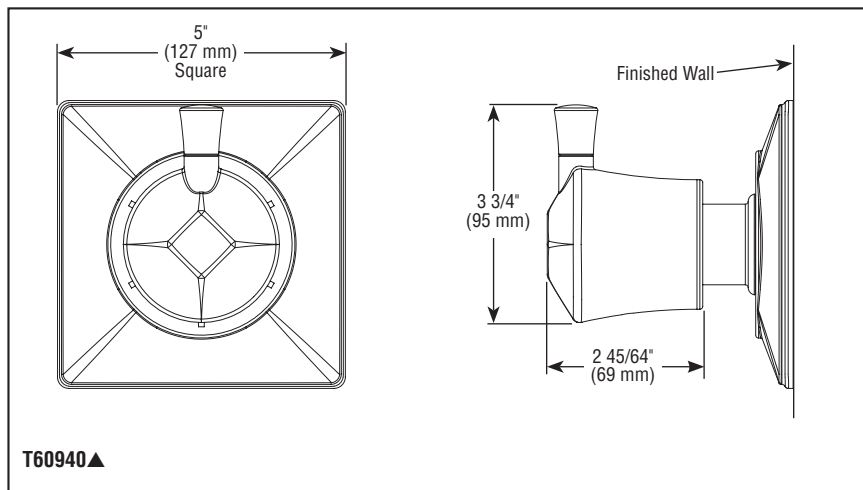

BRIZO®

CUSTOM SHOWER DIVERTER

- Vesi™ Collection
- Three Function Diverter Trim (T60840)
- Six Function Diverter Trim (T60940)

Submitted Model No.: _____

Specific Features: _____

STANDARD SPECIFICATIONS

- Three function diverter: 2 individual positions, 1 shared position
- Six function diverter: 3 individual positions, 3 shared positions
- Requires rough-in R60700 to complete installation
- Non shared 3 function cartridge (RP72123) and 6 function cartridge (RP72124) are available
- Rough extension kit (RP75012) available