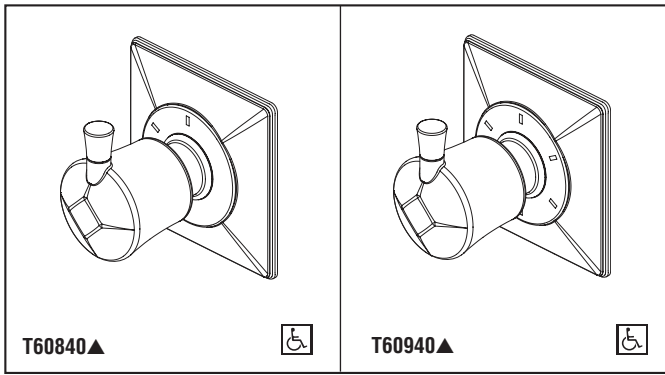

BRIZO®

CUSTOM SHOWER DIVERTER

- Vesi™ Collection
- Three Function Diverter Trim (T60840)
- Six Function Diverter Trim (T60940)

Submitted Model No.: _____

Specific Features: _____

STANDARD SPECIFICATIONS

- Three function diverter: 2 individual positions, 1 shared position
- Six function diverter: 3 individual positions, 3 shared positions
- Requires rough-in R60700 to complete installation
- Non shared 3 function cartridge (RP72123) and 6 function cartridge (RP72124) are available
- Rough extension kit (RP75012) available